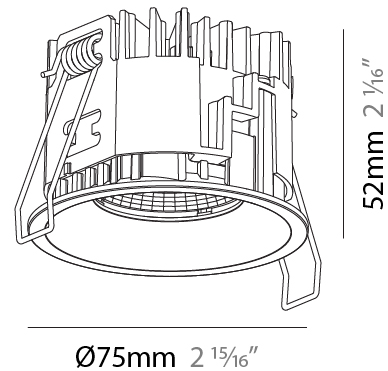

GENERAL

Series: Invader Compact
Subseries: Invader Compact
Partner: Prolicht
Division: Architectural
Installation: Recessed
Product Type: Downlight
Mounting Location: Ceiling
Light Distribution: Downlight

PHYSICAL

Aperture Sizes - Downlights: 2"
Shape: Round
Diameter (mm): 75
Diameter (in): 2 ¹⁵/₁₆"
Height (mm): 52
Height (in): 2 ¹/₁₆"
Ceiling Thickness (mm): 1 - 25
Ceiling Thickness (in): 1/16 - 1
Min. Recessing Depth (mm): 55
Min. Recessing Depth (in): 2 ³/₁₆"
Fixture Finish: SSR / BKV / CWI / CRY / HAB / UFT / ITA / RUA / FTG / MYG / LOD / PUS / FRO / FUP / KIA / POP / BLS / SPG / MEY / GOH / CHC / COM / ABZ / JAG / OBR / MOS / ROR
Fixture Material: Aluminum
Cut-out Measurements: D. 68mm / 2 11/16"

ELECTRICAL

Lamp Type: LED (Zhaga Standard)
Input Wattage (W): 11
Total Output Wattage (W): 10
Dimming: Dali Dimming
Driver Included: No
Driver Location: Recessed Housing
Driver Type: Constant Current - 120Vac
Housing: See Components
Input Voltage (V): 120
Constant Current (MA): 250mA

LED

Number of LEDs: 1
Color Temperature (°K): Warm Dim
Max. Delivered Lumen (lm): 898
Nominal Lumen (lm): 1004
CRI: >90 CRI
Lamp Life (hrs): 50000

OPTICAL

Reflector: 16 / 36 / 56

RATINGS AND CERTIFICATIONS

Certified By: Certified for North American Standards
IP rating: IP44