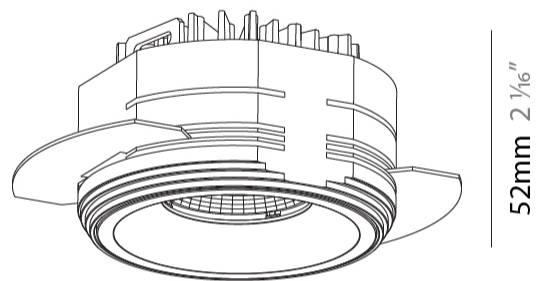

GENERAL

Series: Invader Compact
Subseries: Invader Compact
Partner: Prolicht
Division: Architectural
Installation: Trimless
Product Type: Downlight
Mounting Location: Ceiling
Light Distribution: Downlight

PHYSICAL

Aperture Sizes - Downlights: 2"
Shape: Round
Diameter (mm): 75
Diameter (in): 2 15/16
Height (mm): 52
Height (in): 2 1/16
Ceiling Thickness (mm): 10 / 12.5 / 15 / 25
Ceiling Thickness (in): 3/8 or 1/2 or 9/16 or 1
Min. Recessing Depth (mm): 60
Min. Recessing Depth (in): 2 3/8
Fixture Finish: SSR / BKV / CWI / CRY / HAB / UFT / ITA / RUA / FTG / MYG / LOD / PUS / FRO / FUP / KIA / POP / BLS / SPG / MEY / GOH / CHC / COM / ABZ / JAG / OBR / MOS / ROR
Fixture Material: Aluminum
Cut-out Measurements: D. 86mm / 3 3/8"
Upon Request: Unique Sizes Unique Ceiling Thickness

ELECTRICAL

Lamp Type: LED (Zhaga Standard)
Input Wattage (W): 11
Total Output Wattage (W): 10
Dimming: Dali Dimming
Driver Included: No
Driver Location: Recessed Housing
Driver Type: Constant Current - 120Vac
Housing: See Components
Input Voltage (V): 120
Constant Current (MA): 250mA

LED

Number of LEDs: 1
Color Temperature (°K): Warm Dim
Max. Delivered Lumen (lm): 898
Nominal Lumen (lm): 1004
CRI: >90 CRI
Lamp Life (hrs): 50000

OPTICAL

Reflector: 16 / 36 / 56
Upon Request: Special Beam Angles

RATINGS AND CERTIFICATIONS

Certified By: Certified for North American Standards
IP rating: IP44

Ø75mm 2 15/16"

Ø85mm 3 3/8"

52mm 2 1/16"